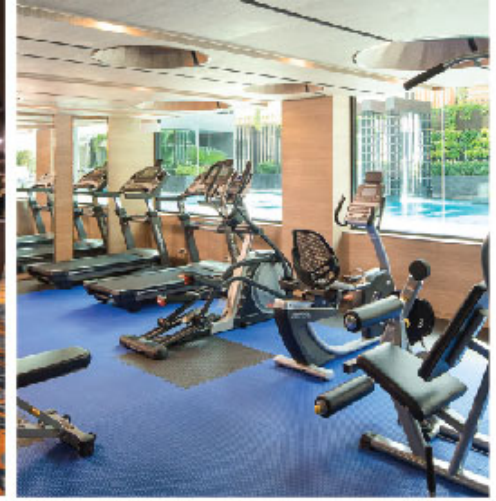

Traders Bar & Kitchen

Fitness Centre

RESTAURANTS AND BARS

The Solitaire's bars and restaurants offer guests world-class service and an array of local and international cuisine, cocktails, wines and beverages.

@Spice - all day dining restaurant, you can enjoy a variety of fine local and international cuisine, as well as food prepared in our Tandoor oven. Located on Mezzanine floor.

Opening hours : 6:00AM to 11:00PM

Breakfast : Mon-Fri 6:00AM to 10:30AM

: Sat & Sun 6:00AM to 11:00AM

Aqua bar will ensure you are refreshed, smiling and relaxed as you soak up some sunshine or splash in the water. Located on Mezzanine floor.

Opening hours : 10:00AM to 10:30PM

Traders Bar & Kitchen is the perfect place to unwind with a cocktail, meetup with old or new friends or catch a live football match on one of our three TVs. Located in the Lobby.

Opening hours : 7:00AM to 1:00AM

HOTEL SERVICES

Enjoy an array of services and facilities.

- 24 - hour reception and concierge
- In - room dining (6:30AM to 10:30PM)
- Smoking rooms on request
- Rooms for the physically challenged
- Elevators
- Daily housekeeping service
- Laundry and dry cleaning services
- Business center services
- Free Wi-Fi internet access
- Complimentary Tuk-Tuk and Suzuki shuttle service
- Car and bus parking
- Airport transfers
- 24 - hour maintenance and security services
- CCTV surveillance system, smoke detectors & sprinklers

THINK TANK

Whether you are hosting a meeting, event or simply need some quiet space to conduct business, the Solitaire's Sukhumvit 11 location provides you and your colleagues a central meeting spot.

Our three meeting rooms with live cooking station offer you professional facilities equipped with projectors, TVs and sound systems.

Meeting room	Sq.m	Seats	Chairs	Boardroom	U-Shape	Round Table	Coffee
Think Tank I	48	60	24	30	24	30	-
Think Tank II	48	60	24	30	24	30	-
Think Tank I & II	96	100	42	42	33	60	60
Think Tank III	60	60	48	36	30	60	80
Ruby Meeting Room	27	30	16	18	14	-	-
		Persons	Persons	Persons	Persons	Persons	Persons